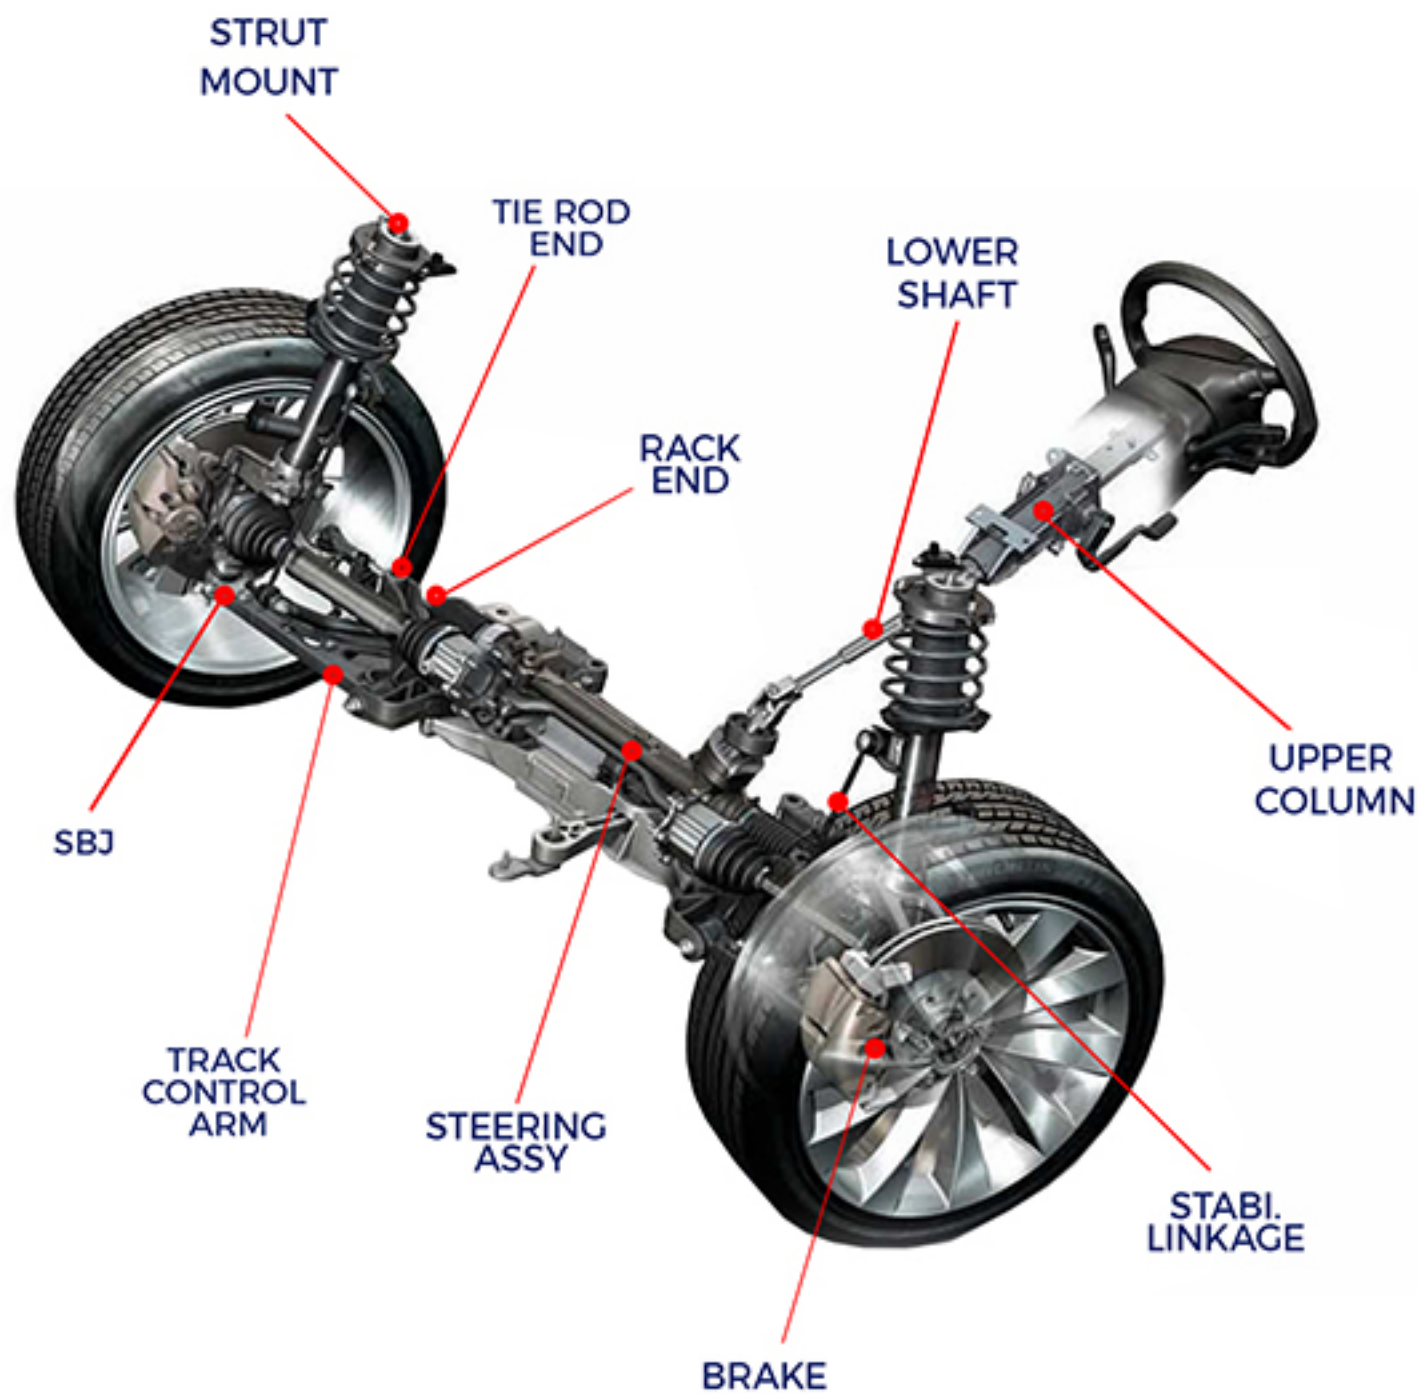

Autokoi

Steering & Suspension Parts

नए युग का नया भरोसा

Products Catalogue & Price List 2021-22

ORIGINAL TRUSTED PREMIUM

ABOUT US

Autokoi is a leading company specializing in chassis components for passenger vehicles. Products are designed to enhance performance and create a superior driving experience. With deep understanding of steering and suspension components Autokoi ensures safety and reliability to its customers worldwide. Our focus to provide customer with outstanding service makes us a trusted partner of choice to customer globally.

Autokoi Private Limited is located in Haryana and has customers across India. Our goal is to reach the customer in time and guarantee the best quality and service.

Tie Rod End Assy - Set

Tie Rod End Assy - Pair